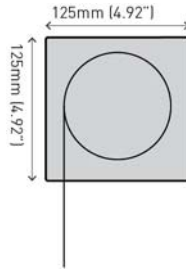

rolleaseacmeda.com

**ROLLEASE
ACMEDA**
PRECISION IN MOTION

VEUE STRAIGHT DROP

CAPACITY

Up to 4m (13ft) widths

DIMENSIONS

CONTROLS

Crank Gear