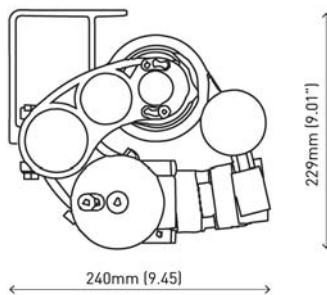

DIMENSIONS

CONTROLS

COLOUR RANGE