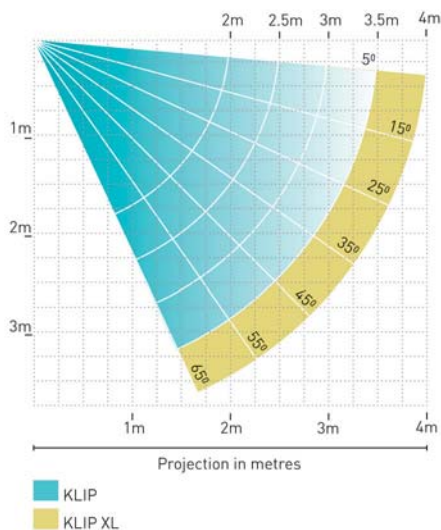

KLIP

PROJECTION