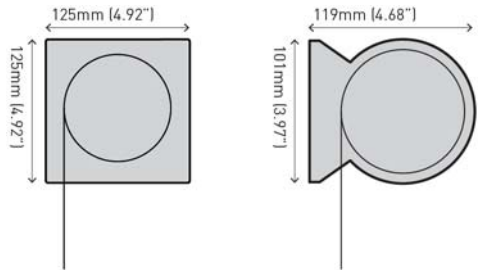

ZIPSCREEN

**ROLLEASE
ACMEDA**
PRECISION IN MOTION

ZIPSCREEN

CAPACITY

Up to 5m [16ft] widths

DIMENSIONS

CONTROLS

Crank Gear