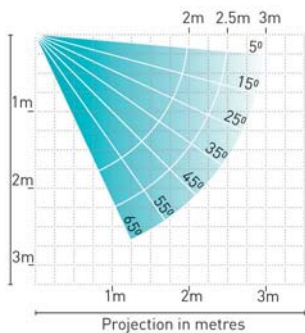

rolleaseacmeda.com

 **ROLLEASE
ACMEDA**
PRECISION IN MOTION

AUSTRALIA | USA | EUROPE

© 2016 | Rollease Acmeda Group

PROJECTION

DIMENSIONS

5° min inclination

65° max inclination