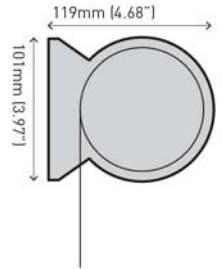

rolleaseacmeda.com

**ROLLEASE
ACMEDA**
PRECISION IN MOTION

VEUE STRAIGHT DROP

CAPACITY

Up to 4m (13ft) widths

DIMENSIONS

CONTROLS

Crank Gear

VEUE PIVOT ARM

CAPACITY

Up to 4m (13ft) widths

DIMENSIONS

CONTROLS

Crank Gear

Motorised

COLOUR RANGE