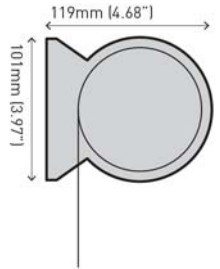

rolleaseacmeda.com

 **ROLLEASE
ACMEDA**
PRECISION IN MOTION

VEUE WIRE GUIDE

CAPACITY

Up to 4m (13ft) widths

DIMENSIONS

CONTROLS

Crank Gear