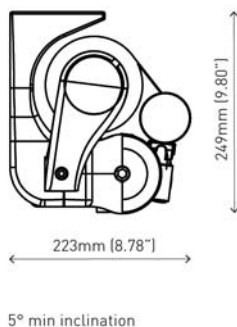

DIMENSIONS

CONTROLS

COLOUR RANGE

YOUR KLIP SUPPLIER:

Coastal Awnings
Blinds | Awnings | Curtains | Shutters
coastalawnings.com.au

Coastal Awnings
E: info@coastalawnings.com.au
P: 1800 454 050
M: 0424 634 722