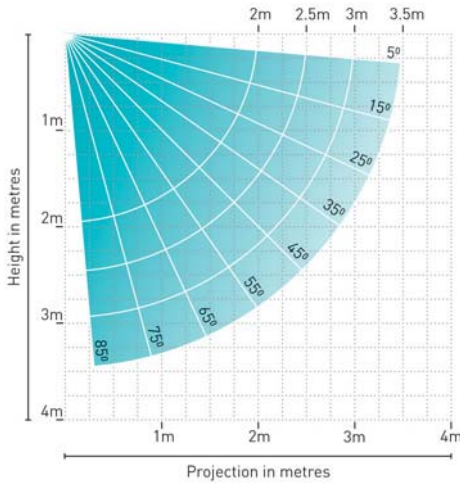

rolleaseacmeda.com

 **ROLLEASE
ACMEDA**
PRECISION IN MOTION

AUSTRALIA | USA | EUROPE

© 2016 | Rollease Acmeda Group

STEIN

PROJECTION

DIMENSIONS

5° min inclination