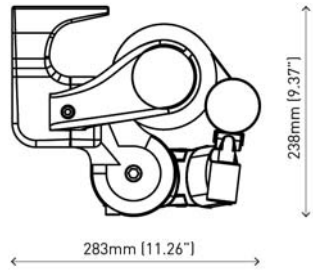

DIMENSIONS

5° min inclination

CONTROLS

COLOUR RANGE