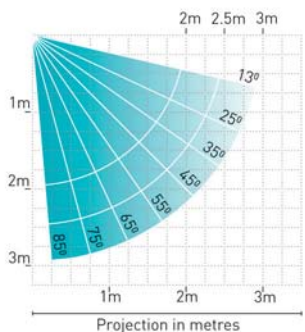

rolleaseacmeda.com

 **ROLLEASE
ACMEDA**
PRECISION IN MOTION

AUSTRALIA | USA | EUROPE

© 2016 | Rollease Acmeda Group

PROJECTION

DIMENSIONS

5° min inclination

65° max inclination