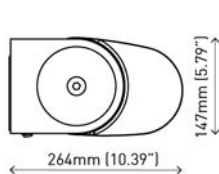

rolleaseacmeda.com

 **ROLLEASE
ACMEDA**
PRECISION IN MOTION

AUSTRALIA | USA | EUROPE

© 2016 | Rollease Acmeda Group

PROJECTION

DIMENSIONS

5° min inclination

65° max inclination