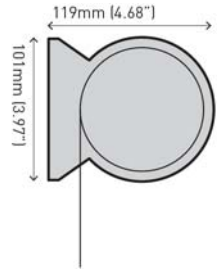

rolleaseacmeda.com

**ROLLEASE
ACMEDA**
PRECISION IN MOTION

VEUE STRAIGHT DROP

CAPACITY

Up to 4m (13ft) widths

DIMENSIONS

CONTROLS

Crank Gear