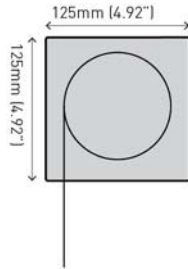

rolleaseacmeda.com

 **ROLLEASE
ACMEDA**
PRECISION IN MOTION

VEUE WIRE GUIDE

CAPACITY

Up to 4m (13ft) widths

DIMENSIONS

CONTROLS

Crank Gear