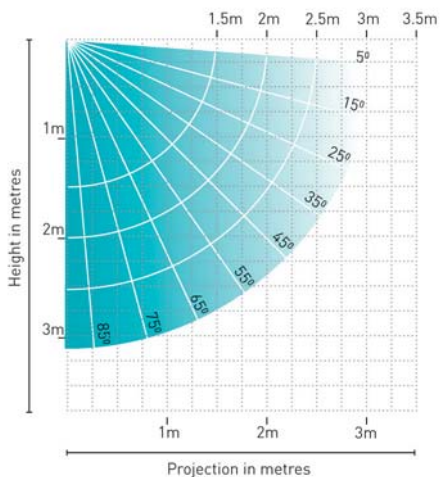

PIUMA

PROJECTION