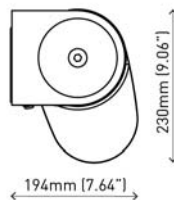

rolleaseacmeda.com

 **ROLLEASE
ACMEDA**
PRECISION IN MOTION

AUSTRALIA | USA | EUROPE

© 2016 | Rollease Acmeda Group

PROJECTION

DIMENSIONS

5° min inclination

65° max inclination