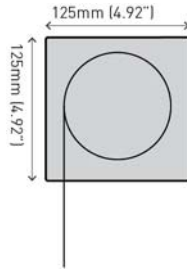

rolleaseacmeda.com

**ROLLEASE
ACMEDA**
PRECISION IN MOTION

VEUE STRAIGHT DROP

CAPACITY

Up to 4m (13ft) widths

DIMENSIONS

CONTROLS

Crank Gear

VEUE PIVOT ARM

CAPACITY

Up to 4m (13ft) widths

DIMENSIONS

CONTROLS

Crank Gear

Motorised

COLOUR RANGE